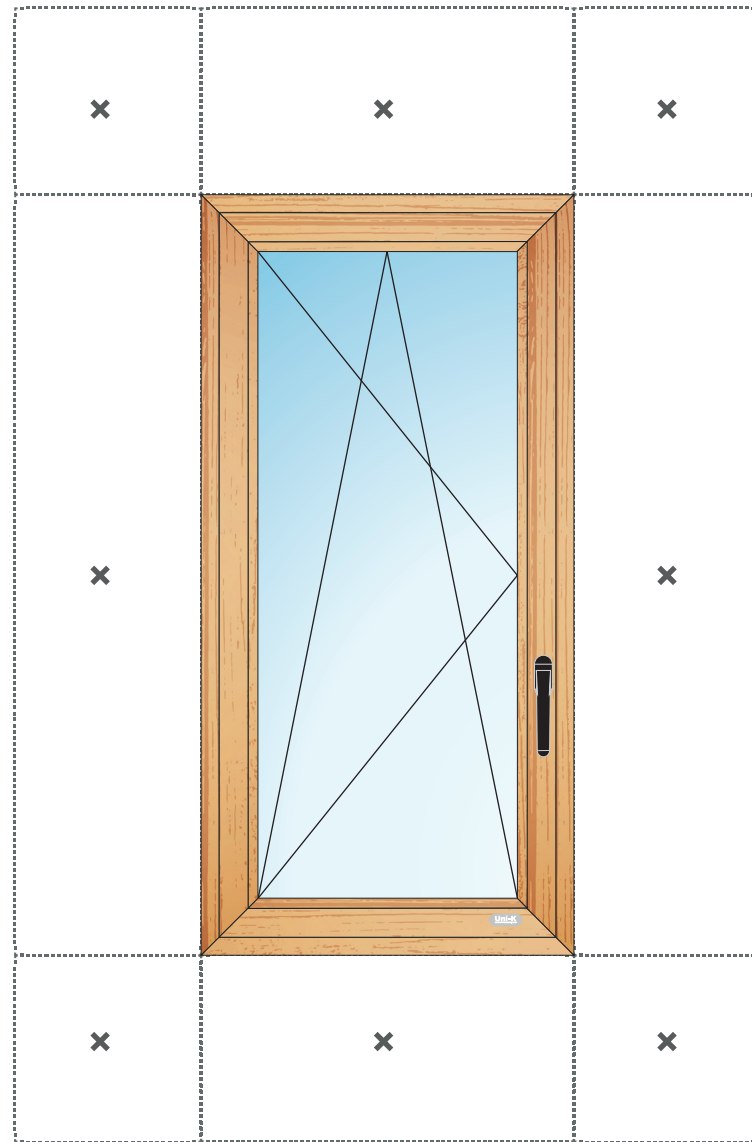

UNI-ONE inward
opening window

2

Exterior casement
window MINIMAL

4

Door
opening
internal and
external
UNI-ONE

6

lift-up sliding
door
UNI-ONE

8

WINDOWS

1 leaf opening inside
OPENABLE WINDOW
UNI-ONE

- 1-leaf casement / tilt-and-turn window with the possibility of fixed and/or independent side, bottom or top windows.
- Concealed hinge

POSSIBILITIES OF FIXED
AND / OR WINDOWS

2 leaves interior opening
OPENABLE WINDOW
UNI-ONE

- 2-leaf casement / tilt-and-turn window with the possibility of fixed and/or independent side, bottom or top windows.
- Concealed hinge.

POSSIBILITIES OF FIXED
AND / OR WINDOWS

1 leaf with external opening
**CASEMENT WINDOW
MINIMAL**

- 1-leaf folding window (minimal)
Possibility of lateral, lower or upper
fixed.
- Concealed hinge.
- From the inside and outside the leaf
is visualized as a fixed panel.