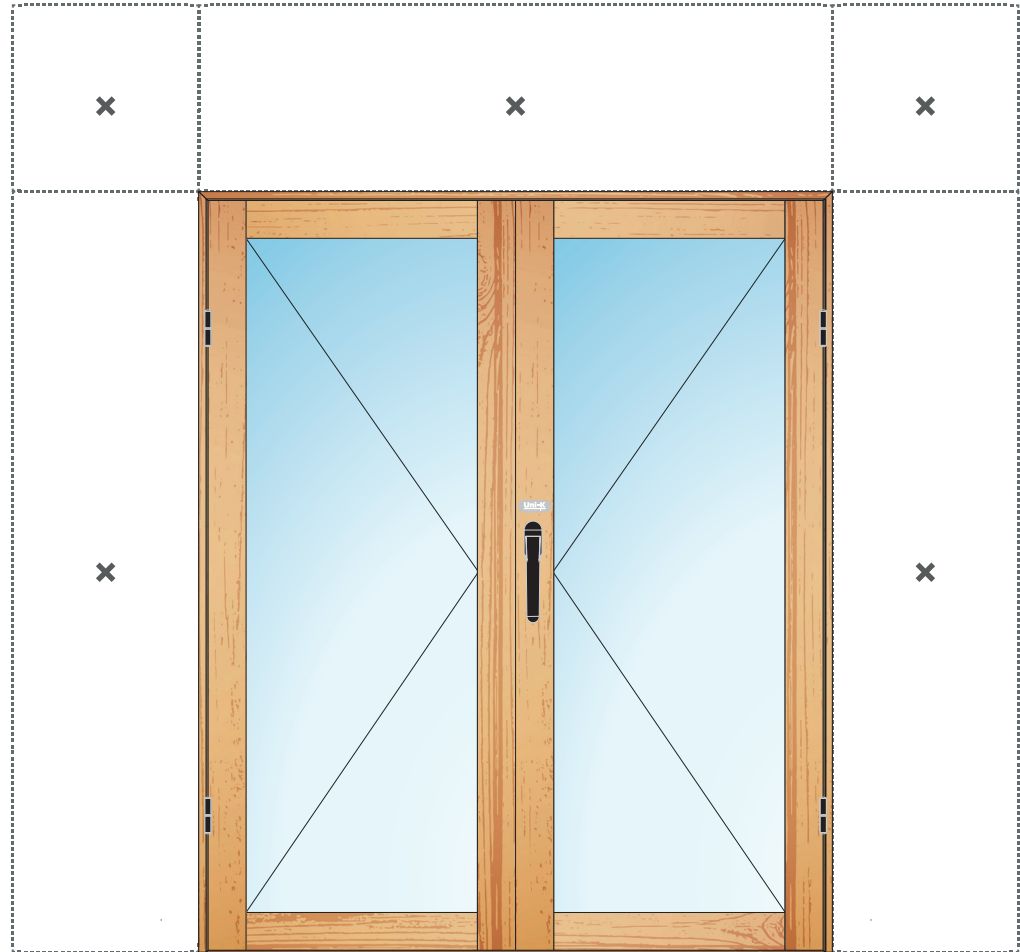

2 leaves interior opening
OPENABLE WINDOW
UNI-ONE

- 2-leaf casement / tilt-and-turn window with the possibility of fixed and/or independent side, bottom or top windows.
- Concealed hinge.

POSSIBILITIES OF FIXED
AND / OR WINDOWS

1 leaf with external opening
**CASEMENT WINDOW
MINIMAL**

- 1-leaf folding window (minimal)
Possibility of lateral, lower or upper
fixed.
- Concealed hinge.
- From the inside and outside the leaf
is visualized as a fixed panel.

POSSIBILITIES OF FIXED
AND / OR WINDOWS

DOORS

1 opening leaf
interior Exterior
FOLDING DOOR
UNI-ONE

- 1-leaf door with the possibility of lateral and/or upper fixings.
- Opening can be internal or external.
- Multipoint security.

↙ POSSIBILITIES OF FIXED
AND / OR WINDOWS

2 leaves opening
interior Exterior
FOLDING DOOR
UNI-ONE

- 2-leaf door with the possibility of lateral and/or upper fixings.
- Opening can be internal or external.
- Multipoint security.