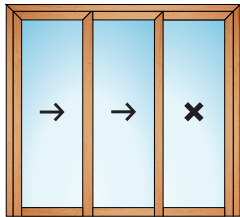

WINDOWS

1 leaf opening inside
OPENABLE WINDOW
UNI-ONE

- 1-leaf casement / tilt-and-turn window with the possibility of fixed and/or independent side, bottom or top windows.
- Concealed hinge

POSSIBILITIES OF FIXED
AND / OR WINDOWS

2 leaves interior opening
OPENABLE WINDOW
UNI-ONE

- 2-leaf casement / tilt-and-turn window with the possibility of fixed and/or independent side, bottom or top windows.
- Concealed hinge.

POSSIBILITIES OF FIXED
AND / OR WINDOWS

1 leaf with external opening
**CASEMENT WINDOW
MINIMAL**

- 1-leaf folding window (minimal)
Possibility of lateral, lower or upper
fixed.
- Concealed hinge.
- From the inside and outside the leaf
is visualized as a fixed panel.

↙ POSSIBILITIES OF FIXED
AND / OR WINDOWS

- Sliding door with unlimited number of lanes.
- Possibility of pocket where the door is hidden once opened.
- Multipoint security

2 leaves

3 leaves

4 leaves

5 leaves