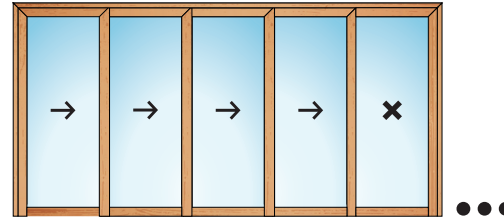

WINDOWS

1 leaf opening inside
OPENABLE WINDOW
UNI-ONE

- 1-leaf casement / tilt-and-turn window with the possibility of fixed and/or independent side, bottom or top windows.
- Concealed hinge

POSSIBILITIES OF FIXED
AND / OR WINDOWS

1 leaf with external opening
**CASEMENT WINDOW
MINIMAL**

- 1-leaf folding window (minimal)
Possibility of lateral, lower or upper
fixed.
- Concealed hinge.
- From the inside and outside the leaf
is visualized as a fixed panel.

↙ POSSIBILITIES OF FIXED
AND / OR WINDOWS

2 leaves opening
interior Exterior
FOLDING DOOR
UNI-ONE

- 2-leaf door with the possibility of lateral and/or upper fixings.
- Opening can be internal or external.
- Multipoint security.

↙ POSSIBILITIES OF FIXED
AND / OR WINDOWS

- Sliding door with unlimited number of lanes.
- Possibility of pocket where the door is hidden once opened.
- Multipoint security

2 leaves

3 leaves

4 leaves

5 leaves