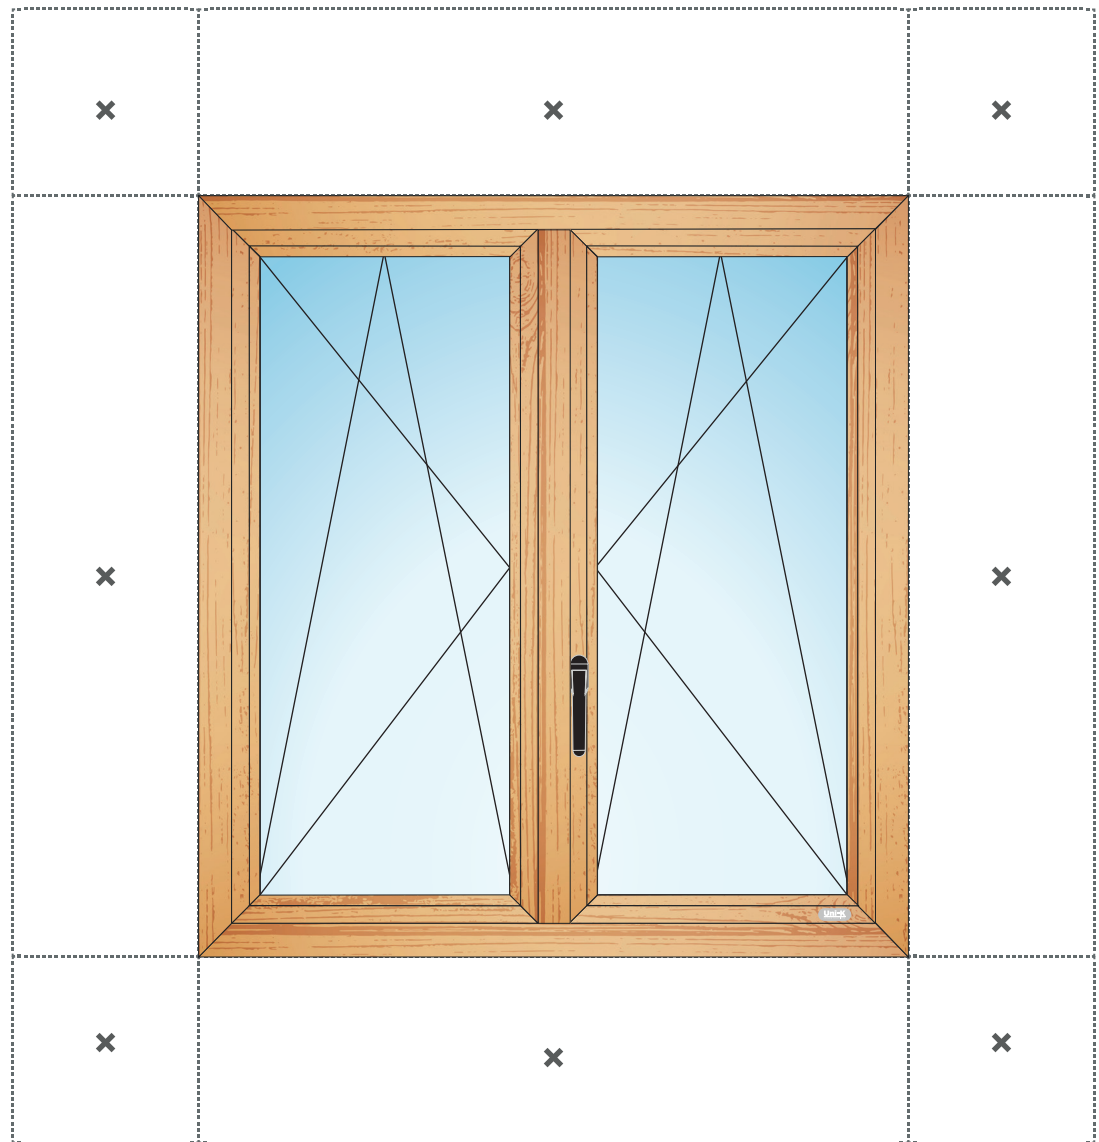

UNI-ONE inward
opening window

2

Exterior casement
window MINIMAL

4

Door
opening
internal and
external
UNI-ONE

6

lift-up sliding
door
UNI-ONE

8

WINDOWS

1 leaf opening inside
OPENABLE WINDOW
UNI-ONE

- 1-leaf casement / tilt-and-turn window with the possibility of fixed and/or independent side, bottom or top windows.
- Concealed hinge

POSSIBILITIES OF FIXED
AND / OR WINDOWS

2 leaves interior opening
OPENABLE WINDOW
UNI-ONE

- 2-leaf casement / tilt-and-turn window with the possibility of fixed and/or independent side, bottom or top windows.
- Concealed hinge.

POSSIBILITIES OF FIXED
AND / OR WINDOWS

1 leaf with external opening
**CASEMENT WINDOW
MINIMAL**

- 1-leaf folding window (minimal)
Possibility of lateral, lower or upper
fixed.
- Concealed hinge.
- From the inside and outside the leaf
is visualized as a fixed panel.