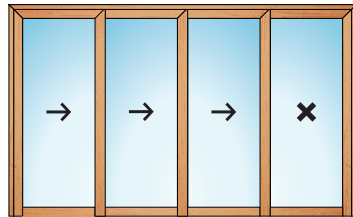

WINDOWS

1 leaf opening inside
OPENABLE WINDOW
UNI-ONE

- 1-leaf casement / tilt-and-turn window with the possibility of fixed and/or independent side, bottom or top windows.
- Concealed hinge

POSSIBILITIES OF FIXED
AND / OR WINDOWS

2 leaves interior opening
OPENABLE WINDOW
UNI-ONE

- 2-leaf casement / tilt-and-turn window with the possibility of fixed and/or independent side, bottom or top windows.
- Concealed hinge.

POSSIBILITIES OF FIXED
AND / OR WINDOWS

1 leaf with external opening
**CASEMENT WINDOW
MINIMAL**

- 1-leaf folding window (minimal)
Possibility of lateral, lower or upper
fixed.
- Concealed hinge.
- From the inside and outside the leaf
is visualized as a fixed panel.

↙ POSSIBILITIES OF FIXED
AND / OR WINDOWS

- Sliding door with unlimited number of lanes.
- Possibility of pocket where the door is hidden once opened.
- Multipoint security

2 leaves

3 leaves

4 leaves

5 leaves