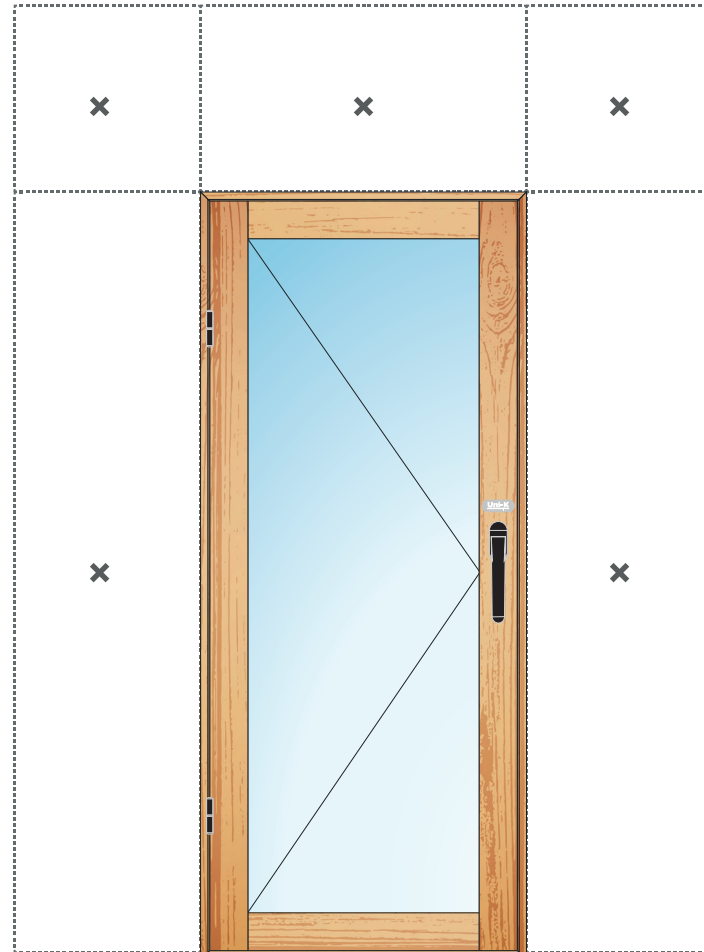

WINDOWS

1 leaf opening inside
OPENABLE WINDOW
UNI-ONE

- 1-leaf casement / tilt-and-turn window with the possibility of fixed and/or independent side, bottom or top windows.
- Concealed hinge

POSSIBILITIES OF FIXED
AND / OR WINDOWS

2 leaves interior opening
OPENABLE WINDOW
UNI-ONE

- 2-leaf casement / tilt-and-turn window with the possibility of fixed and/or independent side, bottom or top windows.
- Concealed hinge.

POSSIBILITIES OF FIXED
AND / OR WINDOWS

1 leaf with external opening
**CASEMENT WINDOW
MINIMAL**

- 1-leaf folding window (minimal)
Possibility of lateral, lower or upper
fixed.
- Concealed hinge.
- From the inside and outside the leaf
is visualized as a fixed panel.

POSSIBILITIES OF FIXED
AND / OR WINDOWS

DOORS

1 opening leaf
interior Exterior
FOLDING DOOR
UNI-ONE

- 1-leaf door with the possibility of lateral and/or upper fixings.
- Opening can be internal or external.
- Multipoint security.